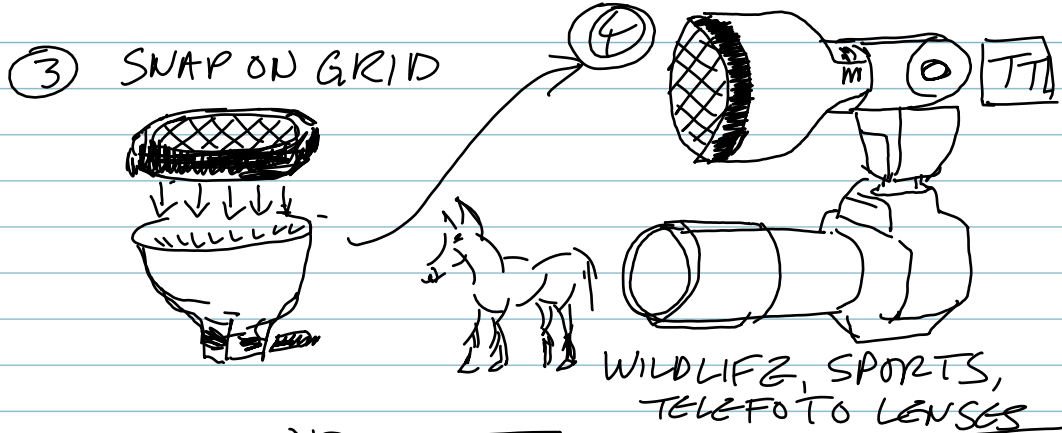

The Lightsphere Powershot

by Gary Fong
the inventor

Take your first shot!

Indoors: ISO 200
Mode **M** 1/250
f. 11 sec

Outdoors: ISO 100
Mode **M** 1/250
f 11 sec

Watch free Videos!!
www.flashdiffuser.com

follow me on twitter: [garyfong-REAL](https://twitter.com/garyfong-REAL)