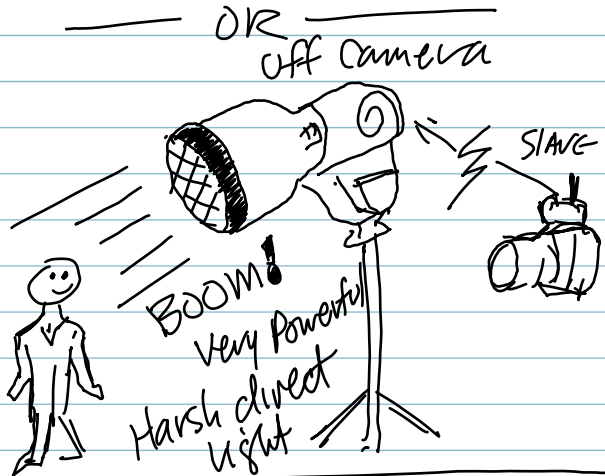

The Lightsphere Powershot

by Gary Fong
the inventor

Take your first shot!

Indoors: ISO 200
Mode **M** 1/250
f. 11 sec

Outdoors: ISO 100
Mode **M** 1/250
f 11 sec

Watch free Videos!!
www.flashdiffuser.com

follow me on twitter: [garyfong-REAL](https://twitter.com/garyfong-REAL)