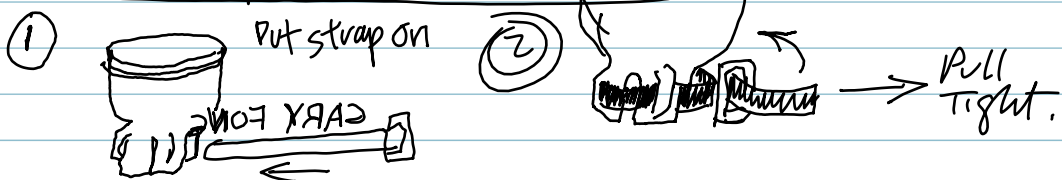

The Lightsphere Powershot

by Gary Fong
the inventor

Take your first shot!

Indoors: ISO 200
Mode **M** 1/250
f. 11 sec

Outdoors: ISO 100
Mode **M** 1/250
f 11 sec

Watch free Videos!!
www.flashdiffuser.com

follow me on twitter: [garyfong-REAL](https://twitter.com/garyfong-REAL)